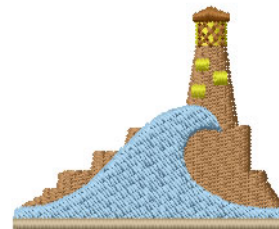

Name: Light House Machine Embroidery Design

SKU: IS01-N1872

Brand: Internet Stitch

Unique Colors: 13 (5 color Stops)

Unique Colors

	Color Name (Color Code)	Manufacturer - Type
	Super White (1001) [No Color Selected]	madeira - rayon
	Dusty Lilac (1263) [No Color Selected]	madeira - rayon
	Crocus (286)	Exquisite - Polyester 1000m

Complete Color Sequence

#		Color Name (Color Code)	Manufacturer - Type
1		Super White (1001) [No Color Selected]	madeira - rayon
2		Super White (1001) [No Color Selected]	madeira - rayon
3		Crocus (286)	Exquisite - Polyester 1000m