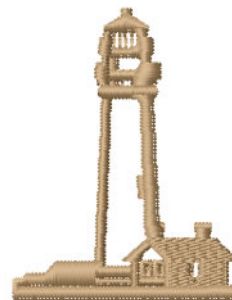

**Name:** Light House Machine Embroidery Design

**SKU:** IS01-N1870

**Brand:** Internet Stitch

**Unique Colors:** 13 (1 color Stops)

## Unique Colors

	<b>Color Name (Color Code)</b>	<b>Manufacturer - Type</b>
	Super White (1001) [No Color Selected]	madeira - rayon
	Dusty Lilac (1263) [No Color Selected]	madeira - rayon
	Crocus (286)	Exquisite - Polyester 1000m

# Complete Color Sequence

#		Color Name (Color Code)	Manufacturer - Type
1		Super White (1001) [No Color Selected]	madeira - rayon
2		Super White (1001) [No Color Selected]	madeira - rayon
3		Crocus (286)	Exquisite - Polyester 1000m