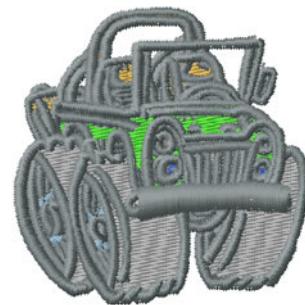

Name: Tractor Machine Embroidery Design

SKU: IS01-N1843

Brand: Internet Stitch

Unique Colors: 13 (10 color Stops)

Unique Colors

	Color Name (Color Code)	Manufacturer - Type
	Super White (1001) [No Color Selected]	madeira - rayon
	Dusty Lilac (1263) [No Color Selected]	madeira - rayon
	Crocus (286)	Exquisite - Polyester 1000m

Complete Color Sequence

#		Color Name (Color Code)	Manufacturer - Type
1		Super White (1001) [No Color Selected]	madeira - rayon
2		Super White (1001) [No Color Selected]	madeira - rayon
3		Crocus (286)	Exquisite - Polyester 1000m