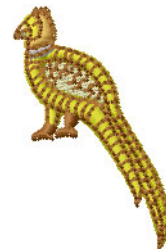

Name: Bird Machine Embroidery Design

SKU: IS01-N1839

Brand: Internet Stitch

Unique Colors: 13 (5 color Stops)

Unique Colors

	Color Name (Color Code)	Manufacturer - Type
	Super White (1001) [No Color Selected]	madeira - rayon
	Dusty Lilac (1263) [No Color Selected]	madeira - rayon
	Crocus (286)	Exquisite - Polyester 1000m

Complete Color Sequence

#		Color Name (Color Code)	Manufacturer - Type
1		Super White (1001) [No Color Selected]	madeira - rayon
2		Super White (1001) [No Color Selected]	madeira - rayon
3		Crocus (286)	Exquisite - Polyester 1000m