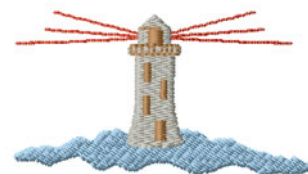

Name: Light House Machine Embroidery Design

SKU: IS01-N1805

Brand: Internet Stitch

Unique Colors: 13 (4 color Stops)

Unique Colors

	Color Name (Color Code)	Manufacturer - Type
	Super White (1001) [No Color Selected]	madeira - rayon
	Dusty Lilac (1263) [No Color Selected]	madeira - rayon
	Crocus (286)	Exquisite - Polyester 1000m

Complete Color Sequence

#		Color Name (Color Code)	Manufacturer - Type
1		Super White (1001) [No Color Selected]	madeira - rayon
2		Super White (1001) [No Color Selected]	madeira - rayon
3		Crocus (286)	Exquisite - Polyester 1000m