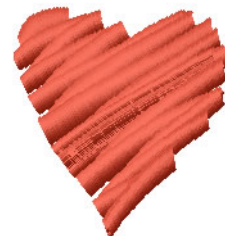

Name: Heart Machine Embroidery Design

SKU: IS01-N1793

Brand: Internet Stitch

Unique Colors: 13 (1 color Stops)

Unique Colors

	Color Name (Color Code)	Manufacturer - Type
	Super White (1001) [No Color Selected]	madeira - rayon
	Dusty Lilac (1263) [No Color Selected]	madeira - rayon
	Crocus (286)	Exquisite - Polyester 1000m

Complete Color Sequence

#		Color Name (Color Code)	Manufacturer - Type
1		Super White (1001) [No Color Selected]	madeira - rayon
2		Super White (1001) [No Color Selected]	madeira - rayon
3		Crocus (286)	Exquisite - Polyester 1000m