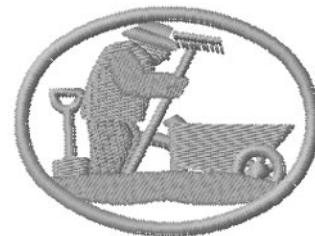

Name: Gardener Machine Embroidery Design

SKU: IS01-N1784

Brand: Internet Stitch

Unique Colors: 13 (1 color Stops)

Unique Colors

	Color Name (Color Code)	Manufacturer - Type
	Super White (1001) [No Color Selected]	madeira - rayon
	Dusty Lilac (1263) [No Color Selected]	madeira - rayon
	Crocus (286)	Exquisite - Polyester 1000m