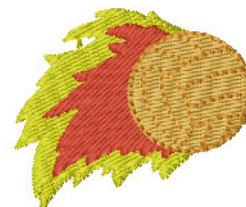

Name: Flaming Volleyball Machine Embroidery Design

SKU: IS01-N1781

Brand: Internet Stitch

Unique Colors: 13 (4 color Stops)

Unique Colors

	Color Name (Color Code)	Manufacturer - Type
	Super White (1001) [No Color Selected]	madeira - rayon
	Dusty Lilac (1263) [No Color Selected]	madeira - rayon
	Crocus (286)	Exquisite - Polyester 1000m

Complete Color Sequence

#		Color Name (Color Code)	Manufacturer - Type
1		Super White (1001) [No Color Selected]	madeira - rayon
2		Super White (1001) [No Color Selected]	madeira - rayon
3		Crocus (286)	Exquisite - Polyester 1000m