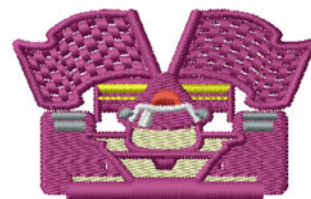

Name: Formula 1 Racing Machine Embroidery Design

SKU: IS01-N1777

Brand: Internet Stitch

Unique Colors: 13 (10 color Stops)

Unique Colors

	Color Name (Color Code)	Manufacturer - Type
	Super White (1001) [No Color Selected]	madeira - rayon
	Dusty Lilac (1263) [No Color Selected]	madeira - rayon
	Crocus (286)	Exquisite - Polyester 1000m

Complete Color Sequence

#		Color Name (Color Code)	Manufacturer - Type
1		Super White (1001) [No Color Selected]	madeira - rayon
2		Super White (1001) [No Color Selected]	madeira - rayon
3		Crocus (286)	Exquisite - Polyester 1000m