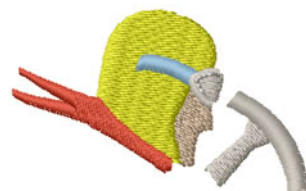

Name: Driver Head Machine Embroidery Design

SKU: IS01-N1775

Brand: Internet Stitch

Unique Colors: 13 (7 color Stops)

Unique Colors

	Color Name (Color Code)	Manufacturer - Type
	Super White (1001) [No Color Selected]	madeira - rayon
	Dusty Lilac (1263) [No Color Selected]	madeira - rayon
	Crocus (286)	Exquisite - Polyester 1000m

Complete Color Sequence

#		Color Name (Color Code)	Manufacturer - Type
1		Super White (1001) [No Color Selected]	madeira - rayon
2		Super White (1001) [No Color Selected]	madeira - rayon
3		Crocus (286)	Exquisite - Polyester 1000m