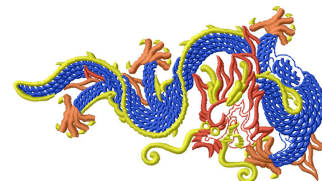

**Name:** Chinese Dragon Machine Embroidery Design

**SKU:** IS01-N1773

**Brand:** Internet Stitch

**Unique Colors:** 13 (5 color Stops)

## Unique Colors

	<b>Color Name (Color Code)</b>	<b>Manufacturer - Type</b>
	Super White (1001) [No Color Selected]	madeira - rayon
	Dusty Lilac (1263) [No Color Selected]	madeira - rayon
	Crocus (286)	Exquisite - Polyester 1000m

# Complete Color Sequence

#		Color Name (Color Code)	Manufacturer - Type
1		Super White (1001) [No Color Selected]	madeira - rayon
2		Super White (1001) [No Color Selected]	madeira - rayon
3		Crocus (286)	Exquisite - Polyester 1000m