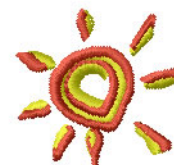

Name: Sun Machine Embroidery Design

SKU: IS01-N1739

Brand: Internet Stitch

Unique Colors: 13 (2 color Stops)

Unique Colors

	Color Name (Color Code)	Manufacturer - Type
	Super White (1001) [No Color Selected]	madeira - rayon
	Dusty Lilac (1263) [No Color Selected]	madeira - rayon
	Crocus (286)	Exquisite - Polyester 1000m

Complete Color Sequence

#		Color Name (Color Code)	Manufacturer - Type
1		Super White (1001) [No Color Selected]	madeira - rayon
2		Super White (1001) [No Color Selected]	madeira - rayon
3		Crocus (286)	Exquisite - Polyester 1000m