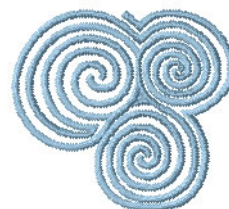

**Name:** Spiral Machine Embroidery Design

**SKU:** IS01-N1736

**Brand:** Internet Stitch

**Unique Colors:** 13 (1 color Stops)

## Unique Colors

	<b>Color Name (Color Code)</b>	<b>Manufacturer - Type</b>
	Super White (1001) [No Color Selected]	madeira - rayon
	Dusty Lilac (1263) [No Color Selected]	madeira - rayon
	Crocus (286)	Exquisite - Polyester 1000m