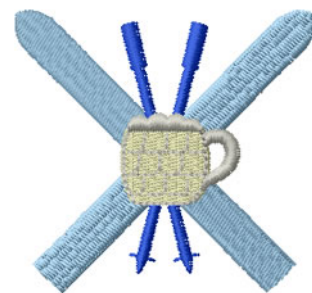

**Name:** Ski Machine Embroidery Design

**SKU:** IS01-N1735

**Brand:** Internet Stitch

**Unique Colors:** 13 (4 color Stops)

## Unique Colors

	<b>Color Name (Color Code)</b>	<b>Manufacturer - Type</b>
	Super White (1001) [No Color Selected]	madeira - rayon
	Dusty Lilac (1263) [No Color Selected]	madeira - rayon
	Crocus (286)	Exquisite - Polyester 1000m

# Complete Color Sequence

#		Color Name (Color Code)	Manufacturer - Type
1		Super White (1001) [No Color Selected]	madeira - rayon
2		Super White (1001) [No Color Selected]	madeira - rayon
3		Crocus (286)	Exquisite - Polyester 1000m