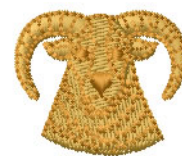

Name: Sheep Head Machine Embroidery Design

SKU: IS01-N1730

Brand: Internet Stitch

Unique Colors: 13 (2 color Stops)

Unique Colors

	Color Name (Color Code)	Manufacturer - Type
	Super White (1001) [No Color Selected]	madeira - rayon
	Dusty Lilac (1263) [No Color Selected]	madeira - rayon
	Crocus (286)	Exquisite - Polyester 1000m

Complete Color Sequence

#		Color Name (Color Code)	Manufacturer - Type
1		Super White (1001) [No Color Selected]	madeira - rayon
2		Super White (1001) [No Color Selected]	madeira - rayon
3		Crocus (286)	Exquisite - Polyester 1000m