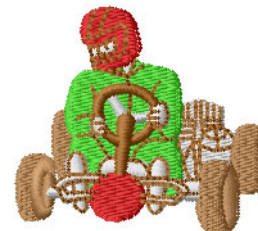

Name: Go Cart Machine Embroidery Design

SKU: IS01-N1710

Brand: Internet Stitch

Unique Colors: 13 (3 color Stops)

Unique Colors

	Color Name (Color Code)	Manufacturer - Type
	Super White (1001) [No Color Selected]	madeira - rayon
	Dusty Lilac (1263) [No Color Selected]	madeira - rayon
	Crocus (286)	Exquisite - Polyester 1000m