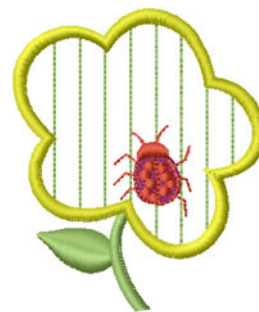

**Name:** Flower and Beetle Machine Embroidery Design

**SKU:** IS01-N1700

**Brand:** Internet Stitch

**Unique Colors:** 13 (4 color Stops)

## Unique Colors

	<b>Color Name (Color Code)</b>	<b>Manufacturer - Type</b>
	Super White (1001) [No Color Selected]	madeira - rayon
	Dusty Lilac (1263) [No Color Selected]	madeira - rayon
	Crocus (286)	Exquisite - Polyester 1000m

# Complete Color Sequence

#		Color Name (Color Code)	Manufacturer - Type
1		Super White (1001) [No Color Selected]	madeira - rayon
2		Super White (1001) [No Color Selected]	madeira - rayon
3		Crocus (286)	Exquisite - Polyester 1000m