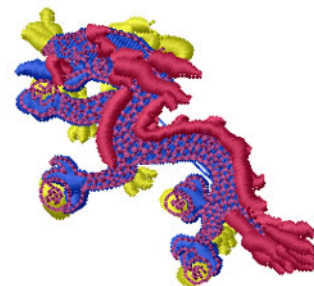

**Name:** Dragon Machine Embroidery Design

**SKU:** IS01-N1695

**Brand:** Internet Stitch

**Unique Colors:** 13 (4 color Stops)

## Unique Colors

	<b>Color Name (Color Code)</b>	<b>Manufacturer - Type</b>
	Super White (1001) [No Color Selected]	madeira - rayon
	Dusty Lilac (1263) [No Color Selected]	madeira - rayon
	Crocus (286)	Exquisite - Polyester 1000m

# Complete Color Sequence

#		Color Name (Color Code)	Manufacturer - Type
1		Super White (1001) [No Color Selected]	madeira - rayon
2		Super White (1001) [No Color Selected]	madeira - rayon
3		Crocus (286)	Exquisite - Polyester 1000m