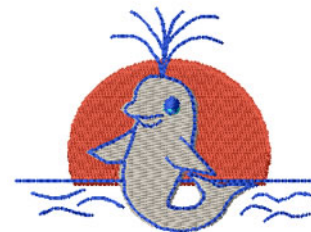

Name: Dolphin Machine Embroidery Design

SKU: IS01-N1694

Brand: Internet Stitch

Unique Colors: 13 (4 color Stops)

Unique Colors

	Color Name (Color Code)	Manufacturer - Type
	Super White (1001) [No Color Selected]	madeira - rayon
	Dusty Lilac (1263) [No Color Selected]	madeira - rayon
	Crocus (286)	Exquisite - Polyester 1000m

Complete Color Sequence

#		Color Name (Color Code)	Manufacturer - Type
1		Super White (1001) [No Color Selected]	madeira - rayon
2		Super White (1001) [No Color Selected]	madeira - rayon
3		Crocus (286)	Exquisite - Polyester 1000m