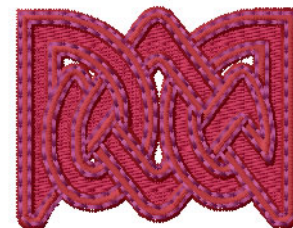

**Name:** Celtic Machine Embroidery Design

**SKU:** IS01-N1682

**Brand:** Internet Stitch

**Unique Colors:** 13 (3 color Stops)

## Unique Colors

	<b>Color Name (Color Code)</b>	<b>Manufacturer - Type</b>
	Super White (1001) [No Color Selected]	madeira - rayon
	Dusty Lilac (1263) [No Color Selected]	madeira - rayon
	Crocus (286)	Exquisite - Polyester 1000m

# Complete Color Sequence

#		Color Name (Color Code)	Manufacturer - Type
1		Super White (1001) [No Color Selected]	madeira - rayon
2		Super White (1001) [No Color Selected]	madeira - rayon
3		Crocus (286)	Exquisite - Polyester 1000m