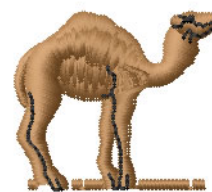

Name: Camel Machine Embroidery Design

SKU: IS01-N1679

Brand: Internet Stitch

Unique Colors: 13 (2 color Stops)

Unique Colors

	Color Name (Color Code)	Manufacturer - Type
	Super White (1001) [No Color Selected]	madeira - rayon
	Dusty Lilac (1263) [No Color Selected]	madeira - rayon
	Crocus (286)	Exquisite - Polyester 1000m