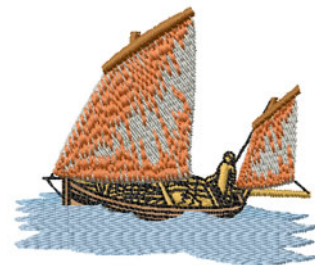

Name: Boat Machine Embroidery Design

SKU: IS01-N1677

Brand: Internet Stitch

Unique Colors: 13 (8 color Stops)

Unique Colors

	Color Name (Color Code)	Manufacturer - Type
	Super White (1001) [No Color Selected]	madeira - rayon
	Dusty Lilac (1263) [No Color Selected]	madeira - rayon
	Crocus (286)	Exquisite - Polyester 1000m

Complete Color Sequence

#		Color Name (Color Code)	Manufacturer - Type
1		Super White (1001) [No Color Selected]	madeira - rayon
2		Super White (1001) [No Color Selected]	madeira - rayon
3		Crocus (286)	Exquisite - Polyester 1000m