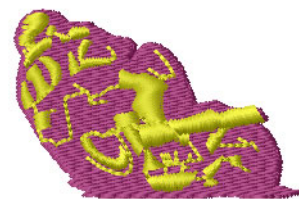

Name: Biker Machine Embroidery Design

SKU: IS01-N1675

Brand: Internet Stitch

Unique Colors: 13 (2 color Stops)

Unique Colors

	Color Name (Color Code)	Manufacturer - Type
	Super White (1001) [No Color Selected]	madeira - rayon
	Dusty Lilac (1263) [No Color Selected]	madeira - rayon
	Crocus (286)	Exquisite - Polyester 1000m

Complete Color Sequence

#		Color Name (Color Code)	Manufacturer - Type
1		Super White (1001) [No Color Selected]	madeira - rayon
2		Super White (1001) [No Color Selected]	madeira - rayon
3		Crocus (286)	Exquisite - Polyester 1000m