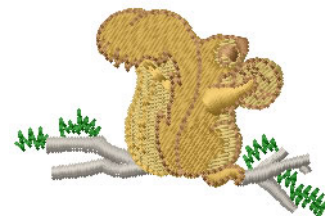

Name: Squirrel & Nut Machine Embroidery Design

SKU: IS01-N1664

Brand: Internet Stitch

Unique Colors: 13 (6 color Stops)

Unique Colors

	Color Name (Color Code)	Manufacturer - Type
	Super White (1001) [No Color Selected]	madeira - rayon
	Dusty Lilac (1263) [No Color Selected]	madeira - rayon
	Crocus (286)	Exquisite - Polyester 1000m

Complete Color Sequence

#		Color Name (Color Code)	Manufacturer - Type
1		Super White (1001) [No Color Selected]	madeira - rayon
2		Super White (1001) [No Color Selected]	madeira - rayon
3		Crocus (286)	Exquisite - Polyester 1000m