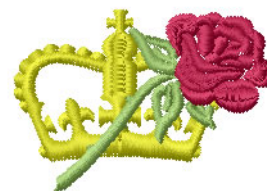

Name: Crown & Rose Machine Embroidery Design

SKU: IS01-N1662

Brand: Internet Stitch

Unique Colors: 13 (3 color Stops)

Unique Colors

	Color Name (Color Code)	Manufacturer - Type
	Super White (1001) [No Color Selected]	madeira - rayon
	Dusty Lilac (1263) [No Color Selected]	madeira - rayon
	Crocus (286)	Exquisite - Polyester 1000m

Complete Color Sequence

#		Color Name (Color Code)	Manufacturer - Type
1		Super White (1001) [No Color Selected]	madeira - rayon
2		Super White (1001) [No Color Selected]	madeira - rayon
3		Crocus (286)	Exquisite - Polyester 1000m