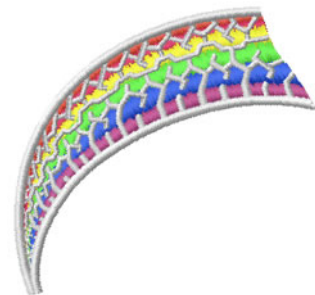

**Name:** Rainbow Machine Embroidery Design

**SKU:** IS01-N1661

**Brand:** Internet Stitch

**Unique Colors:** 13 (7 color Stops)

## Unique Colors

|  | <b>Color Name (Color Code)</b>         | <b>Manufacturer - Type</b>  |
|--|--|-----------------------------|
|  | Super White (1001) [No Color Selected] | madeira - rayon             |
|  | Dusty Lilac (1263) [No Color Selected] | madeira - rayon             |
|  | Crocus (286)                           | Exquisite - Polyester 1000m |

# Complete Color Sequence

| # |   | Color Name (Color Code)                | Manufacturer - Type            |
|---|---|--|--------------------------------|
| 1 |  | Super White (1001) [No Color Selected] | madeira - rayon                |
| 2 |  | Super White (1001) [No Color Selected] | madeira - rayon                |
| 3 |  | Crocus (286)                           | Exquisite - Polyester<br>1000m |