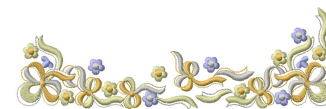

Name: Floral Border Machine Embroidery Design

SKU: IS01-N1646

Brand: Internet Stitch

Unique Colors: 13 (4 color Stops)

Unique Colors

	Color Name (Color Code)	Manufacturer - Type
	Super White (1001) [No Color Selected]	madeira - rayon
	Dusty Lilac (1263) [No Color Selected]	madeira - rayon
	Crocus (286)	Exquisite - Polyester 1000m

Complete Color Sequence

#		Color Name (Color Code)	Manufacturer - Type
1		Super White (1001) [No Color Selected]	madeira - rayon
2		Super White (1001) [No Color Selected]	madeira - rayon
3		Crocus (286)	Exquisite - Polyester 1000m