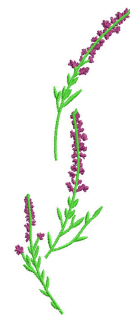

Name: Flower Border Machine Embroidery Design

SKU: IS01-N1644

Brand: Internet Stitch

Unique Colors: 13 (2 color Stops)

Unique Colors

	Color Name (Color Code)	Manufacturer - Type
	Super White (1001) [No Color Selected]	madeira - rayon
	Dusty Lilac (1263) [No Color Selected]	madeira - rayon
	Crocus (286)	Exquisite - Polyester 1000m

Complete Color Sequence

#		Color Name (Color Code)	Manufacturer - Type
1		Super White (1001) [No Color Selected]	madeira - rayon
2		Super White (1001) [No Color Selected]	madeira - rayon
3		Crocus (286)	Exquisite - Polyester 1000m