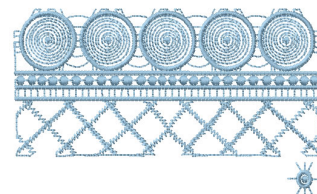

**Name:** Trim Decoration Machine Embroidery Design

**SKU:** IS01-N1637

**Brand:** Internet Stitch

**Unique Colors:** 13 (1 color Stops)

## Unique Colors

	<b>Color Name (Color Code)</b>	<b>Manufacturer - Type</b>
	Super White (1001) [No Color Selected]	madeira - rayon
	Dusty Lilac (1263) [No Color Selected]	madeira - rayon
	Crocus (286)	Exquisite - Polyester 1000m

# Complete Color Sequence

#		Color Name (Color Code)	Manufacturer - Type
1		Super White (1001) [No Color Selected]	madeira - rayon
2		Super White (1001) [No Color Selected]	madeira - rayon
3		Crocus (286)	Exquisite - Polyester 1000m