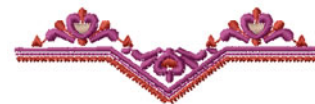

Name: Floral Border Machine Embroidery Design

SKU: IS01-N1626

Brand: Internet Stitch

Unique Colors: 13 (4 color Stops)

Unique Colors

	Color Name (Color Code)	Manufacturer - Type
	Super White (1001) [No Color Selected]	madeira - rayon
	Dusty Lilac (1263) [No Color Selected]	madeira - rayon
	Crocus (286)	Exquisite - Polyester 1000m

Complete Color Sequence

#		Color Name (Color Code)	Manufacturer - Type
1		Super White (1001) [No Color Selected]	madeira - rayon
2		Super White (1001) [No Color Selected]	madeira - rayon
3		Crocus (286)	Exquisite - Polyester 1000m