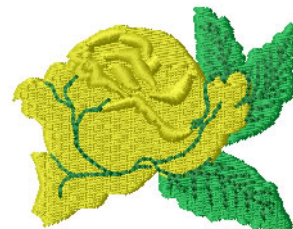

**Name:** Rose Machine Embroidery Design

**SKU:** IS01-N1608

**Brand:** Internet Stitch

**Unique Colors:** 13 (4 color Stops)

## Unique Colors

	<b>Color Name (Color Code)</b>	<b>Manufacturer - Type</b>
	Super White (1001) [No Color Selected]	madeira - rayon
	Dusty Lilac (1263) [No Color Selected]	madeira - rayon
	Crocus (286)	Exquisite - Polyester 1000m

# Complete Color Sequence

#		Color Name (Color Code)	Manufacturer - Type
1		Super White (1001) [No Color Selected]	madeira - rayon
2		Super White (1001) [No Color Selected]	madeira - rayon
3		Crocus (286)	Exquisite - Polyester 1000m