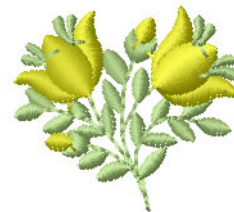

Name: Floral Machine Embroidery Design

SKU: IS01-N1588

Brand: Internet Stitch

Unique Colors: 13 (4 color Stops)

Unique Colors

	Color Name (Color Code)	Manufacturer - Type
	Super White (1001) [No Color Selected]	madeira - rayon
	Dusty Lilac (1263) [No Color Selected]	madeira - rayon
	Crocus (286)	Exquisite - Polyester 1000m

Complete Color Sequence

#		Color Name (Color Code)	Manufacturer - Type
1		Super White (1001) [No Color Selected]	madeira - rayon
2		Super White (1001) [No Color Selected]	madeira - rayon
3		Crocus (286)	Exquisite - Polyester 1000m