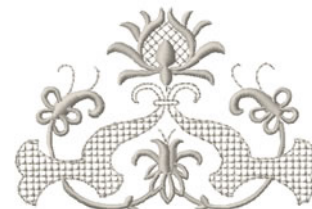

Name: Floral Machine Embroidery Design

SKU: IS01-N1587

Brand: Internet Stitch

Unique Colors: 13 (1 color Stops)

Unique Colors

	Color Name (Color Code)	Manufacturer - Type
	Super White (1001) [No Color Selected]	madeira - rayon
	Dusty Lilac (1263) [No Color Selected]	madeira - rayon
	Crocus (286)	Exquisite - Polyester 1000m

Complete Color Sequence

#		Color Name (Color Code)	Manufacturer - Type
1		Super White (1001) [No Color Selected]	madeira - rayon
2		Super White (1001) [No Color Selected]	madeira - rayon
3		Crocus (286)	Exquisite - Polyester 1000m