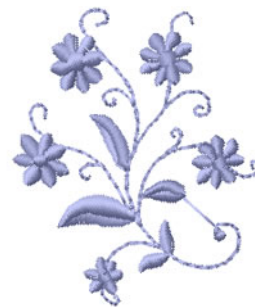

Name: Floral Machine Embroidery Design

SKU: IS01-N1577

Brand: Internet Stitch

Unique Colors: 13 (1 color Stops)

Unique Colors

	Color Name (Color Code)	Manufacturer - Type
	Super White (1001) [No Color Selected]	madeira - rayon
	Dusty Lilac (1263) [No Color Selected]	madeira - rayon
	Crocus (286)	Exquisite - Polyester 1000m

Complete Color Sequence

#		Color Name (Color Code)	Manufacturer - Type
1		Super White (1001) [No Color Selected]	madeira - rayon
2		Super White (1001) [No Color Selected]	madeira - rayon
3		Crocus (286)	Exquisite - Polyester 1000m