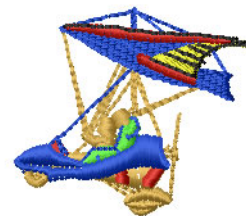

Name: Aeroplane

SKU: IS01-N1557

Brand: Internet Stitch

Unique Colors: 13 (7 color Stops)

Unique Colors

	Color Name (Color Code)	Manufacturer - Type
	Super White (1001) [No Color Selected]	madeira - rayon
	Dusty Lilac (1263) [No Color Selected]	madeira - rayon
	Crocus (286)	Exquisite - Polyester 1000m

Complete Color Sequence

#		Color Name (Color Code)	Manufacturer - Type
1		Super White (1001) [No Color Selected]	madeira - rayon
2		Super White (1001) [No Color Selected]	madeira - rayon
3		Crocus (286)	Exquisite - Polyester 1000m