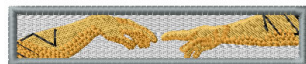

Name: Creationism Machine Embroidery Design

SKU: IS01-N1555

Brand: Internet Stitch

Unique Colors: 13 (7 color Stops)

Unique Colors

	Color Name (Color Code)	Manufacturer - Type
	Super White (1001) [No Color Selected]	madeira - rayon
	Dusty Lilac (1263) [No Color Selected]	madeira - rayon
	Crocus (286)	Exquisite - Polyester 1000m

Complete Color Sequence

#		Color Name (Color Code)	Manufacturer - Type
1		Super White (1001) [No Color Selected]	madeira - rayon
2		Super White (1001) [No Color Selected]	madeira - rayon
3		Crocus (286)	Exquisite - Polyester 1000m