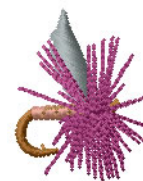

Name: Fly Fishing Lure Machine Embroidery Design

SKU: IS01-N1547

Brand: Internet Stitch

Unique Colors: 13 (5 color Stops)

Unique Colors

	Color Name (Color Code)	Manufacturer - Type
	Super White (1001) [No Color Selected]	madeira - rayon
	Dusty Lilac (1263) [No Color Selected]	madeira - rayon
	Crocus (286)	Exquisite - Polyester 1000m

Complete Color Sequence

#		Color Name (Color Code)	Manufacturer - Type
1		Super White (1001) [No Color Selected]	madeira - rayon
2		Super White (1001) [No Color Selected]	madeira - rayon
3		Crocus (286)	Exquisite - Polyester 1000m