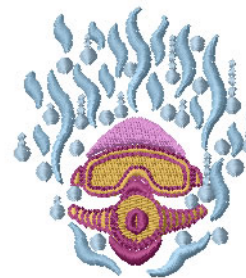

**Name:** Scuba Diver

**SKU:** IS01-N1525

**Brand:** Internet Stitch

**Unique Colors:** 13 (6 color Stops)

## Unique Colors

	<b>Color Name (Color Code)</b>	<b>Manufacturer - Type</b>
	Super White (1001) [No Color Selected]	madeira - rayon
	Dusty Lilac (1263) [No Color Selected]	madeira - rayon
	Crocus (286)	Exquisite - Polyester 1000m

# Complete Color Sequence

#		Color Name (Color Code)	Manufacturer - Type
1		Super White (1001) [No Color Selected]	madeira - rayon
2		Super White (1001) [No Color Selected]	madeira - rayon
3		Crocus (286)	Exquisite - Polyester 1000m