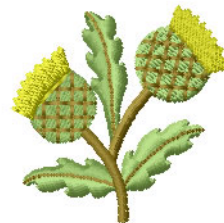

Name: Thistle Machine Embroidery Design

SKU: IS01-N1519

Brand: Internet Stitch

Unique Colors: 13 (3 color Stops)

Unique Colors

	Color Name (Color Code)	Manufacturer - Type
	Super White (1001) [No Color Selected]	madeira - rayon
	Dusty Lilac (1263) [No Color Selected]	madeira - rayon
	Crocus (286)	Exquisite - Polyester 1000m

Complete Color Sequence

#		Color Name (Color Code)	Manufacturer - Type
1		Super White (1001) [No Color Selected]	madeira - rayon
2		Super White (1001) [No Color Selected]	madeira - rayon
3		Crocus (286)	Exquisite - Polyester 1000m