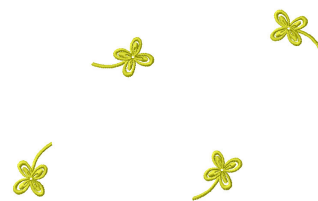

Name: Floral Machine Embroidery Design

SKU: IS01-N1489

Brand: Internet Stitch

Unique Colors: 13 (1 color Stops)

Unique Colors

	Color Name (Color Code)	Manufacturer - Type
	Super White (1001) [No Color Selected]	madeira - rayon
	Dusty Lilac (1263) [No Color Selected]	madeira - rayon
	Crocus (286)	Exquisite - Polyester 1000m

Complete Color Sequence

#		Color Name (Color Code)	Manufacturer - Type
1		Super White (1001) [No Color Selected]	madeira - rayon
2		Super White (1001) [No Color Selected]	madeira - rayon
3		Crocus (286)	Exquisite - Polyester 1000m