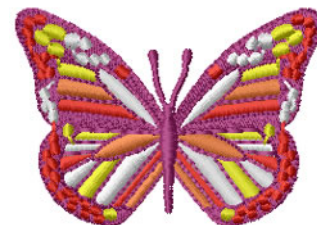

Name: Butterfly Machine Embroidery Design

SKU: IS01-N1478

Brand: Internet Stitch

Unique Colors: 13 (9 color Stops)

Unique Colors

	Color Name (Color Code)	Manufacturer - Type
	Super White (1001) [No Color Selected]	madeira - rayon
	Dusty Lilac (1263) [No Color Selected]	madeira - rayon
	Crocus (286)	Exquisite - Polyester 1000m

Complete Color Sequence

#		Color Name (Color Code)	Manufacturer - Type
1		Super White (1001) [No Color Selected]	madeira - rayon
2		Super White (1001) [No Color Selected]	madeira - rayon
3		Crocus (286)	Exquisite - Polyester 1000m