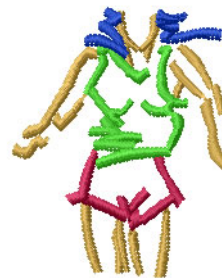

Name: Sport Woman Machine Embroidery Design

SKU: IS01-N1389

Brand: Internet Stitch

Unique Colors: 13 (4 color Stops)

Unique Colors

	Color Name (Color Code)	Manufacturer - Type
	Super White (1001) [No Color Selected]	madeira - rayon
	Dusty Lilac (1263) [No Color Selected]	madeira - rayon
	Crocus (286)	Exquisite - Polyester 1000m

Complete Color Sequence

#		Color Name (Color Code)	Manufacturer - Type
1		Super White (1001) [No Color Selected]	madeira - rayon
2		Super White (1001) [No Color Selected]	madeira - rayon
3		Crocus (286)	Exquisite - Polyester 1000m