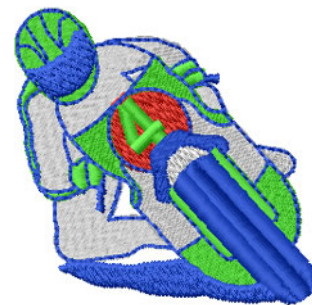

Name: Bike Racer Machine Embroidery Design

SKU: IS01-N1387

Brand: Internet Stitch

Unique Colors: 13 (5 color Stops)

Unique Colors

	Color Name (Color Code)	Manufacturer - Type
	Super White (1001) [No Color Selected]	madeira - rayon
	Dusty Lilac (1263) [No Color Selected]	madeira - rayon
	Crocus (286)	Exquisite - Polyester 1000m

Complete Color Sequence

#		Color Name (Color Code)	Manufacturer - Type
1		Super White (1001) [No Color Selected]	madeira - rayon
2		Super White (1001) [No Color Selected]	madeira - rayon
3		Crocus (286)	Exquisite - Polyester 1000m