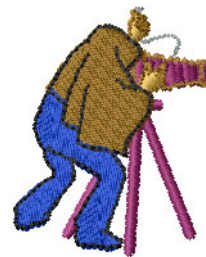

Name: Photographer Machine Embroidery Design

SKU: IS01-N1337

Brand: Internet Stitch

Unique Colors: 13 (7 color Stops)

Unique Colors

	Color Name (Color Code)	Manufacturer - Type
	Super White (1001) [No Color Selected]	madeira - rayon
	Dusty Lilac (1263) [No Color Selected]	madeira - rayon
	Crocus (286)	Exquisite - Polyester 1000m

Complete Color Sequence

#		Color Name (Color Code)	Manufacturer - Type
1		Super White (1001) [No Color Selected]	madeira - rayon
2		Super White (1001) [No Color Selected]	madeira - rayon
3		Crocus (286)	Exquisite - Polyester 1000m