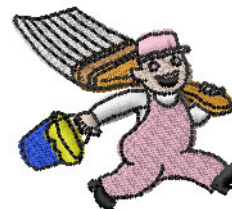

**Name:** Painter Machine Embroidery Design

**SKU:** IS01-N1327

**Brand:** Internet Stitch

**Unique Colors:** 13 (10 color Stops)