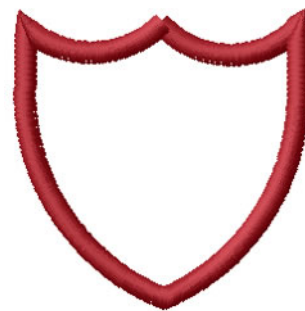

Name: Shield Machine Embroidery Design

SKU: IS01-N1317

Brand: Internet Stitch

Unique Colors: 13 (1 color Stops)

Unique Colors

	Color Name (Color Code)	Manufacturer - Type
	Super White (1001) [No Color Selected]	madeira - rayon
	Dusty Lilac (1263) [No Color Selected]	madeira - rayon
	Crocus (286)	Exquisite - Polyester 1000m

Complete Color Sequence

#		Color Name (Color Code)	Manufacturer - Type
1		Super White (1001) [No Color Selected]	madeira - rayon
2		Super White (1001) [No Color Selected]	madeira - rayon
3		Crocus (286)	Exquisite - Polyester 1000m