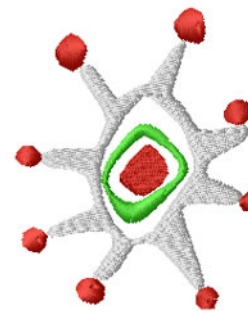

**Name:** Design Machine Embroidery Design

**SKU:** IS01-N1314

**Brand:** Internet Stitch

**Unique Colors:** 13 (3 color Stops)

## Unique Colors

|  | <b>Color Name (Color Code)</b>         | <b>Manufacturer - Type</b>  |
|--|--|-----------------------------|
|  | Super White (1001) [No Color Selected] | madeira - rayon             |
|  | Dusty Lilac (1263) [No Color Selected] | madeira - rayon             |
|  | Crocus (286)                           | Exquisite - Polyester 1000m |

# Complete Color Sequence

| # |   | Color Name (Color Code)                | Manufacturer - Type            |
|---|---|--|--------------------------------|
| 1 |  | Super White (1001) [No Color Selected] | madeira - rayon                |
| 2 |  | Super White (1001) [No Color Selected] | madeira - rayon                |
| 3 |  | Crocus (286)                           | Exquisite - Polyester<br>1000m |