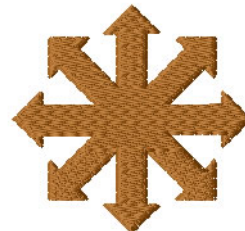

Name: Arrow Points Machine Embroidery Design

SKU: IS01-N1305

Brand: Internet Stitch

Unique Colors: 13 (1 color Stops)

Unique Colors

| | Color Name (Color Code) | Manufacturer - Type |
|--|--|-----------------------------|
|  | Super White (1001) [No Color Selected] | madeira - rayon |
|  | Dusty Lilac (1263) [No Color Selected] | madeira - rayon |
|  | Crocus (286) | Exquisite - Polyester 1000m |

Complete Color Sequence

| # | | Color Name (Color Code) | Manufacturer - Type |
|---|--|--|--------------------------------|
| 1 | | Super White (1001) [No Color Selected] | madeira - rayon |
| 2 | | Super White (1001) [No Color Selected] | madeira - rayon |
| 3 | | Crocus (286) | Exquisite - Polyester 1000m |