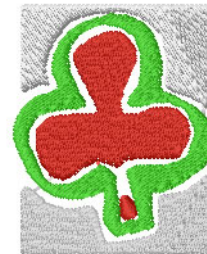

**Name:** Club Machine Embroidery Design

**SKU:** IS01-N1286

**Brand:** Internet Stitch

**Unique Colors:** 13 (3 color Stops)

## Unique Colors

|  | <b>Color Name (Color Code)</b>         | <b>Manufacturer - Type</b>  |
|--|--|-----------------------------|
|  | Super White (1001) [No Color Selected] | madeira - rayon             |
|  | Dusty Lilac (1263) [No Color Selected] | madeira - rayon             |
|  | Crocus (286)                           | Exquisite - Polyester 1000m |