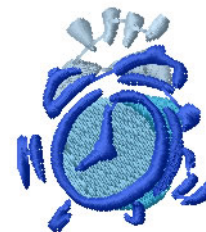

Name: Alarm Clock Machine Embroidery Design

SKU: IS01-N1285

Brand: Internet Stitch

Unique Colors: 13 (4 color Stops)

Unique Colors

	Color Name (Color Code)	Manufacturer - Type
	Super White (1001) [No Color Selected]	madeira - rayon
	Dusty Lilac (1263) [No Color Selected]	madeira - rayon
	Crocus (286)	Exquisite - Polyester 1000m

Complete Color Sequence

#		Color Name (Color Code)	Manufacturer - Type
1		Super White (1001) [No Color Selected]	madeira - rayon
2		Super White (1001) [No Color Selected]	madeira - rayon
3		Crocus (286)	Exquisite - Polyester 1000m